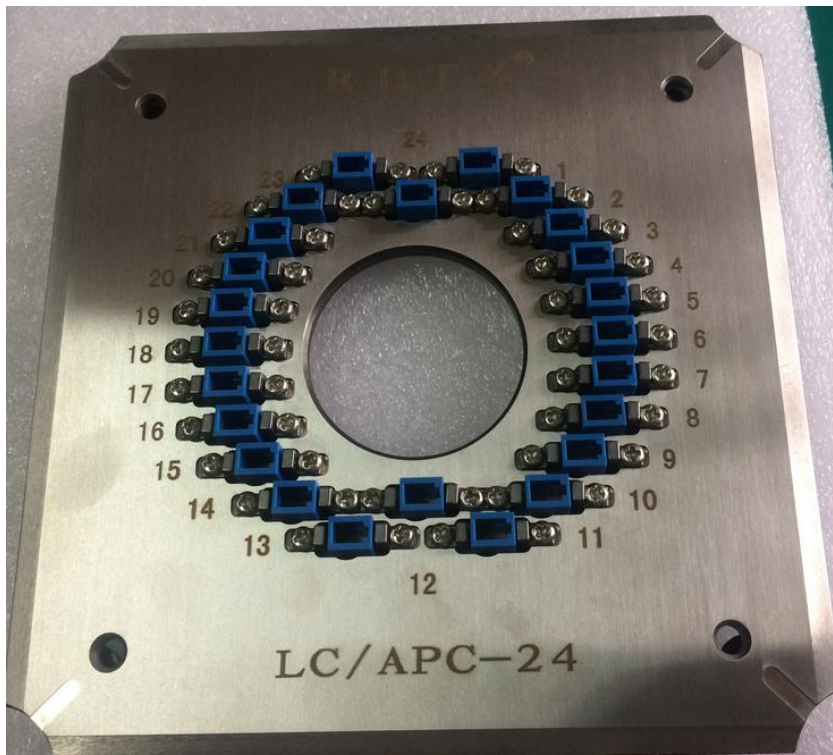

Polish Machine and Fixture

1.HW-550C Four Angle Pressure Polish Machine

2. 2.5mm PC Ferrule Polish Fixture U25/P-24

3.FO Polishing Fixture - ST/PC ST/P-24

4.FO Polishing Fixture - SC/PC SC/P-24

5.FO Polishing Fixture -SC/APC SC/A-24

6.FO Polishing Fixture - FC/PC FC/P-24

7.FO Polishing Fixture -FC/APC FC/A-24

8.FO Polishing Fixture - LC/PC LC/P-24

9.FO Polishing Fixture - LC/APC LC/A-24

10.FO Polishing Fixture - ST/APC ST/A-18