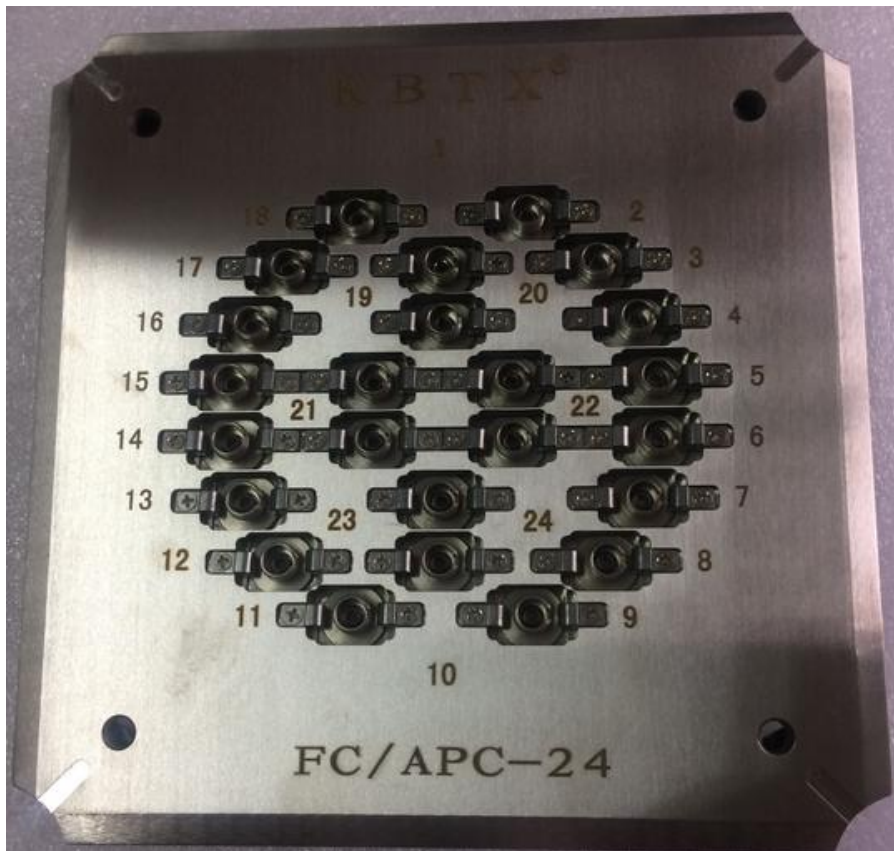

Polish Machine and Fixture

1.HW-550C Four Angle Pressure Polish Machine

2. 2.5mm PC Ferrule Polish Fixture U25/P-24

3.FO Polishing Fixture - ST/PC ST/P-24

4.FO Polishing Fixture - SC/PC SC/P-24

5.FO Polishing Fixture -SC/APC SC/A-24

6.FO Polishing Fixture - FC/PC FC/P-24

7.FO Polishing Fixture -FC/APC FC/A-24

8.FO Polishing Fixture - LC/PC LC/P-24

9.FO Polishing Fixture - LC/APC LC/A-24

10.FO Polishing Fixture - ST/APC ST/A-18