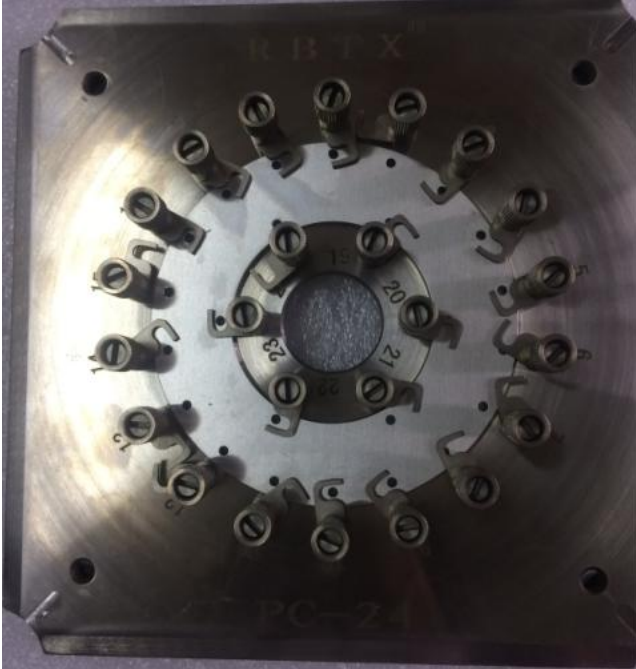

Polish Machine and Fixture

1.HW-550C Four Angle Pressure Polish Machine

2. 2.5mm PC Ferrule Polish Fixture U25/P-24

3.FO Polishing Fixture - ST/PC ST/P-24

4.FO Polishing Fixture - SC/PC SC/P-24

5.FO Polishing Fixture -SC/APC SC/A-24

6.FO Polishing Fixture - FC/PC FC/P-24

7.FO Polishing Fixture -FC/APC FC/A-24

8.FO Polishing Fixture - LC/PC LC/P-24

9.FO Polishing Fixture - LC/APC LC/A-24

10.FO Polishing Fixture - ST/APC ST/A-18