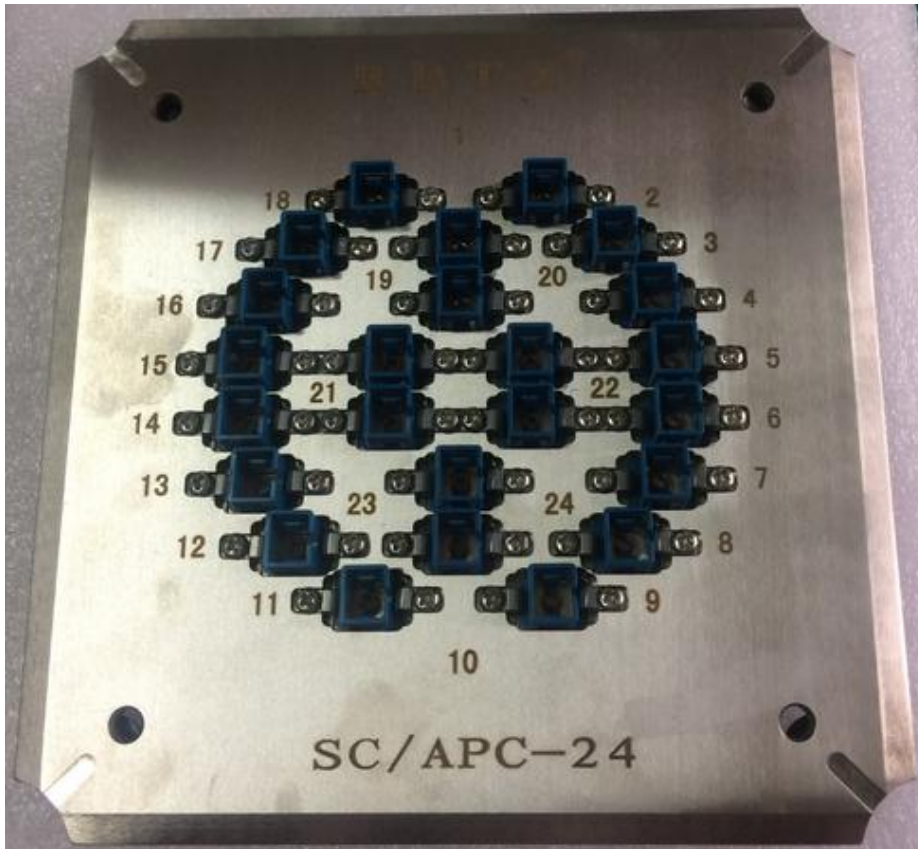

Polish Machine and Fixture

1.HW-550C Four Angle Pressure Polish Machine

2. 2.5mm PC Ferrule Polish Fixture U25/P-24

3.FO Polishing Fixture - ST/PC ST/P-24

4.FO Polishing Fixture - SC/PC SC/P-24

5.FO Polishing Fixture -SC/APC SC/A-24

6.FO Polishing Fixture - FC/PC FC/P-24

7.FO Polishing Fixture -FC/APC FC/A-24

8.FO Polishing Fixture - LC/PC LC/P-24

9.FO Polishing Fixture - LC/APC LC/A-24

10.FO Polishing Fixture - ST/APC ST/A-18