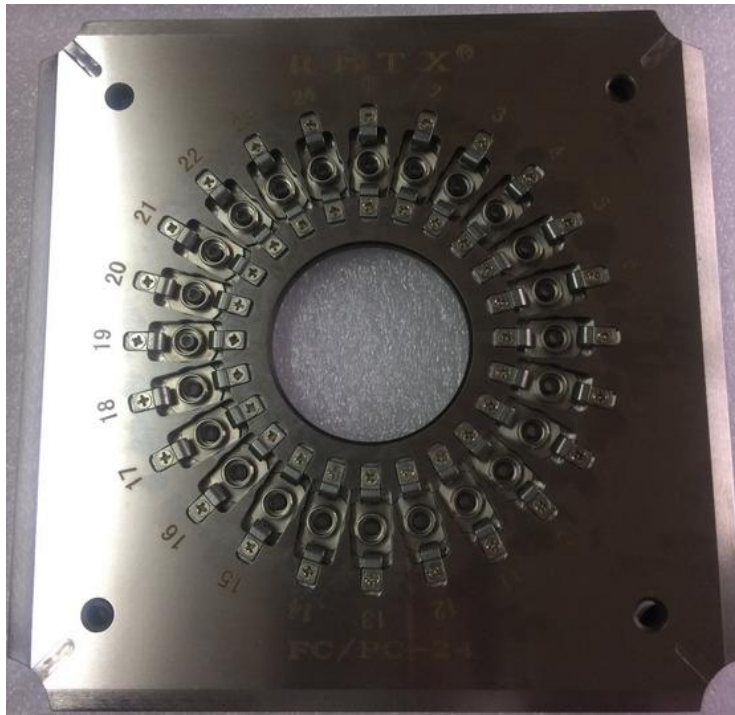

6.FO Polishing Fixture - FC/PC FC/P-24