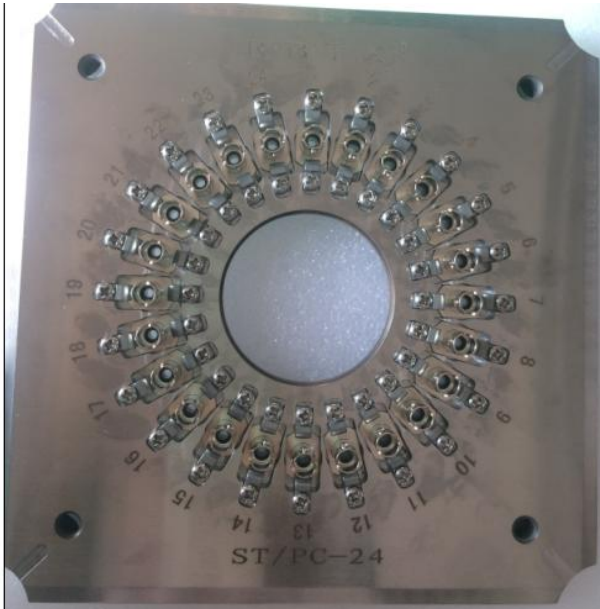

Polish Machine and Fixture

1.HW-550C Four Angle Pressure Polish Machine

2. 2.5mm PC Ferrule Polish Fixture U25/P-24

3.FO Polishing Fixture - ST/PC ST/P-24

4.FO Polishing Fixture - SC/PC SC/P-24

5.FO Polishing Fixture -SC/APC SC/A-24