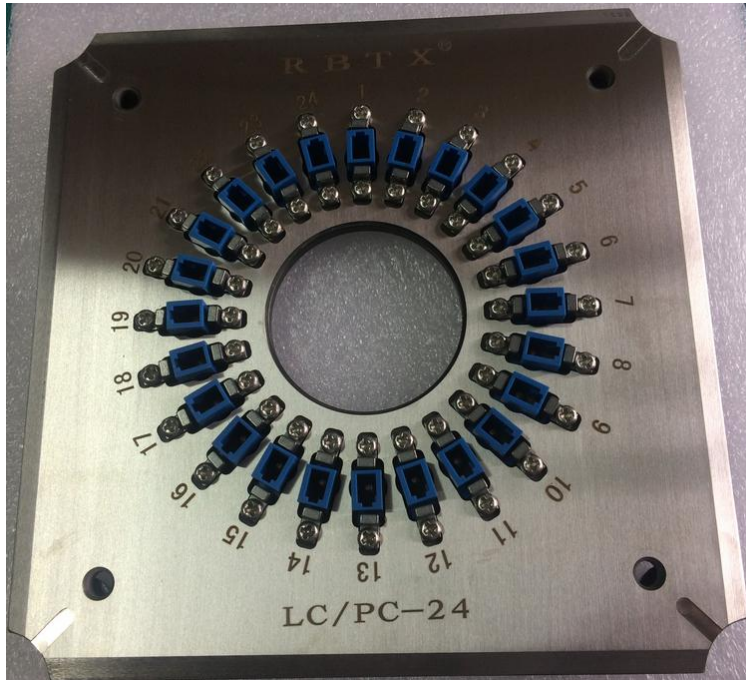

Polish Machine and Fixture

1.HW-550C Four Angle Pressure Polish Machine

2. 2.5mm PC Ferrule Polish Fixture U25/P-24

3.FO Polishing Fixture - ST/PC ST/P-24

4.FO Polishing Fixture - SC/PC SC/P-24

5.FO Polishing Fixture -SC/APC SC/A-24

6.FO Polishing Fixture - FC/PC FC/P-24

7.FO Polishing Fixture -FC/APC FC/A-24

8.FO Polishing Fixture - LC/PC LC/P-24

9.FO Polishing Fixture - LC/APC LC/A-24

10.FO Polishing Fixture - ST/APC ST/A-18