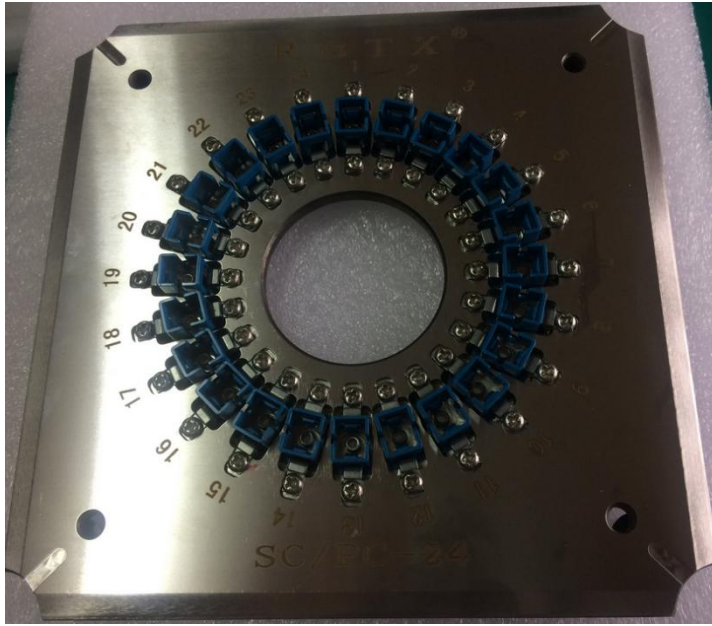

Polish Machine and Fixture

1.HW-550C Four Angle Pressure Polish Machine

2. 2.5mm PC Ferrule Polish Fixture U25/P-24

3.FO Polishing Fixture - ST/PC ST/P-24

4.FO Polishing Fixture - SC/PC SC/P-24

5.FO Polishing Fixture -SC/APC SC/A-24